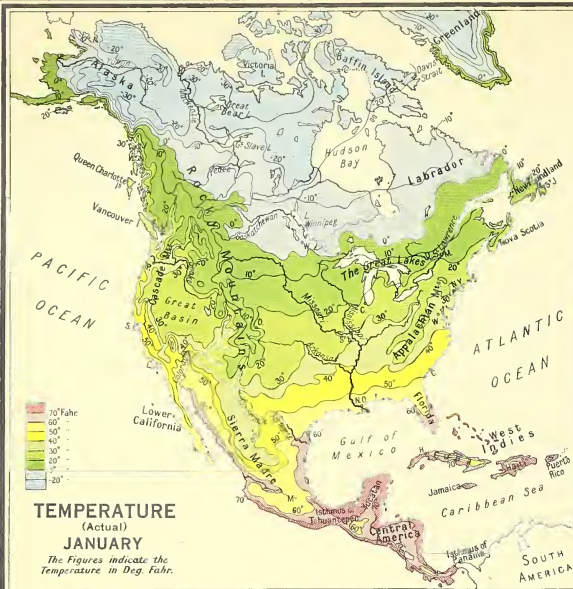

English Miles Scale 1 : 48,000,000 Kilometres

Lambert's Zenithal Equal-Area Projection

Copyright © 1960 by Rand McNally & Co.

NORTH AMERICA—PHYSICAL FEATURES

Scale 1:20,000,000

Longitude West 100 of Greenwich